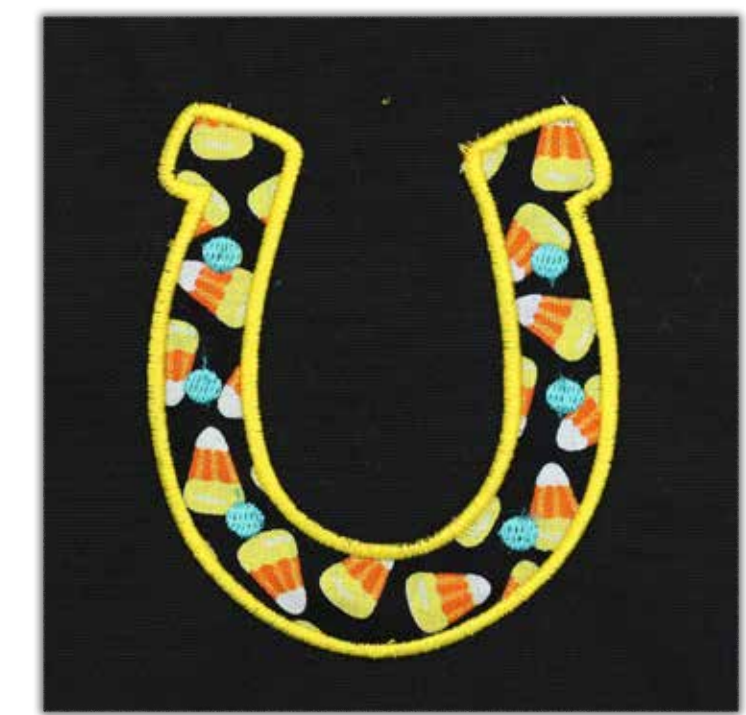

Creative Fabrica

**Embroidery Design
Sewing Information**

www.creativefabrica.com/embroidery/

© Creative Fabrica

5 SIZES

(PES, DST, HUS, JEF, CSD, DST, EXP, SHV, VIP,VP3, XXX)

SIZE	Width mm	Height mm	Width in	Height in	Stitch Count	Colors
4in	84.4	98.8	3.32	3.89	4039	4
5in	110.0	128.8	4.33	5.07	5407	4
6in	134.8	158.0	5.31	6.22	6722	4
7in	149.2	174.9	5.87	6.89	7682	4
8in	165.7	194.3	6.52	7.65	8633	4