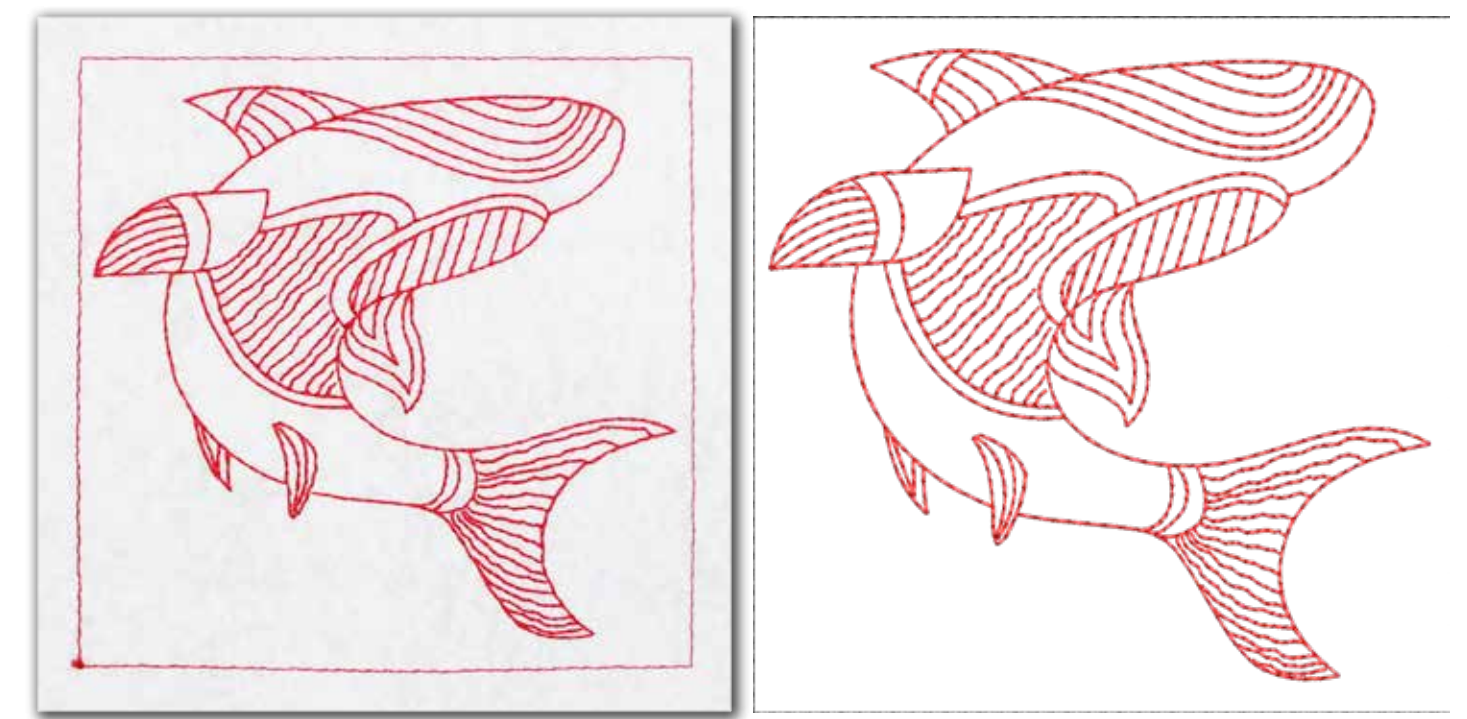

# **Creative Fabrica**

**Embroidery Design  
Sewing Information**

**[www.creativefabrica.com/embroidery/](http://www.creativefabrica.com/embroidery/)**

© Creative Fabrica

# 6 SIZES

(PES, DST, HUS, JEF, CSD, DST, EXP, SHV, VIP,VP3, XXX)

SIZE	Width mm	Height mm	Width in	Height in	Stitch Count	Colors
3in	75.0	75.0	2.95	2.95	1924	2
4in	98.0	98.0	3.86	3.86	2376	2
5in	128.0	128.0	5.04	5.04	2920	2
6in	158.0	158.0	6.22	6.22	3480	2
7in	175.0	175.0	6.89	6.89	3773	2
8in	195.0	195.0	7.68	7.68	4142	2
					<i>Redwork101</i> Machine Embroidery Designs	