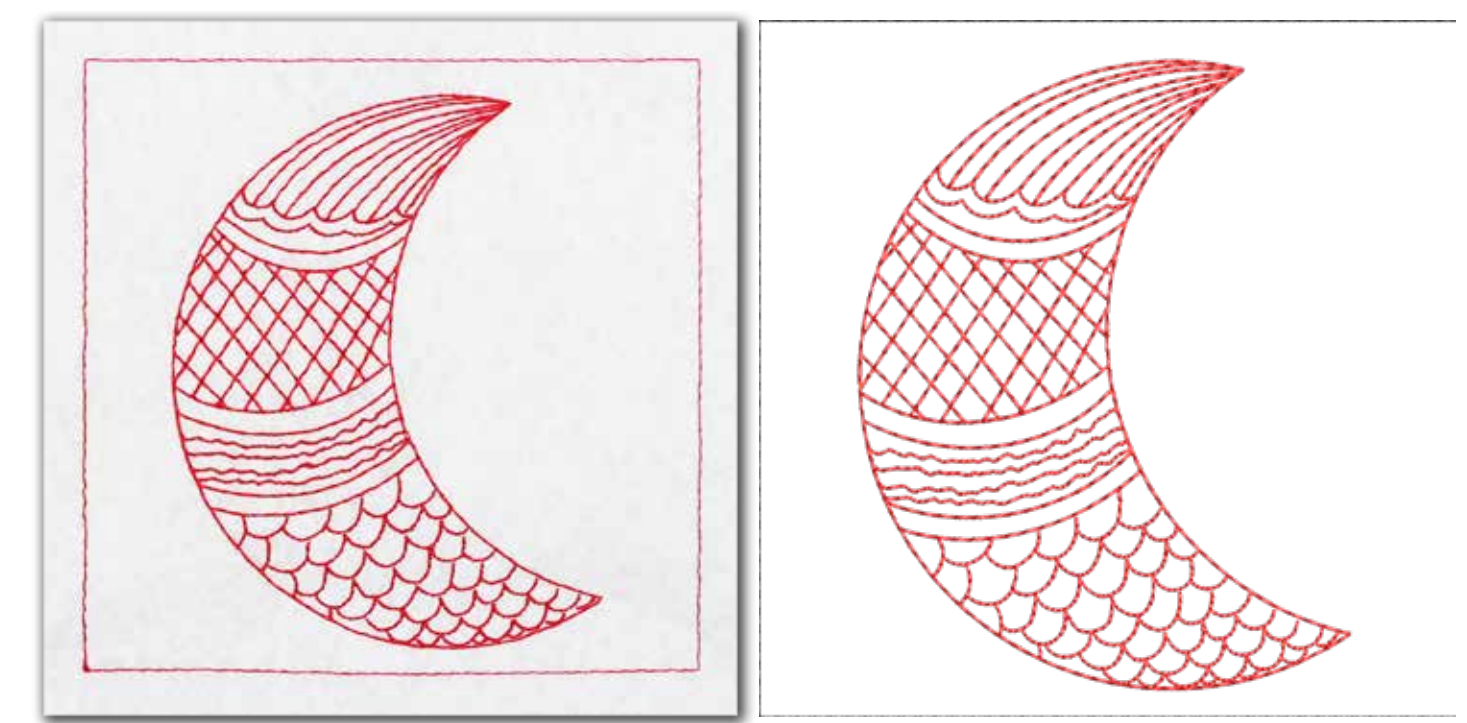

# 6 SIZES

(PES, DST, HUS, JEF, CSD, DST, EXP, SHV, VIP,VP3, XXX)

SIZE	Width mm	Height mm	Width in	Height in	Stitch Count	Colors
3in	75.0	75.0	2.95	2.95	2137	2
4in	98.0	98.0	3.86	3.86	2559	2
5in	128.0	128.0	5.04	5.04	3118	2
6in	158.0	158.0	6.22	6.22	3619	2
7in	175.0	175.0	6.89	6.89	3914	2
8in	195.0	195.0	7.68	7.68	4258	2
					<i>Redwork101</i> Machine Embroidery Designs	