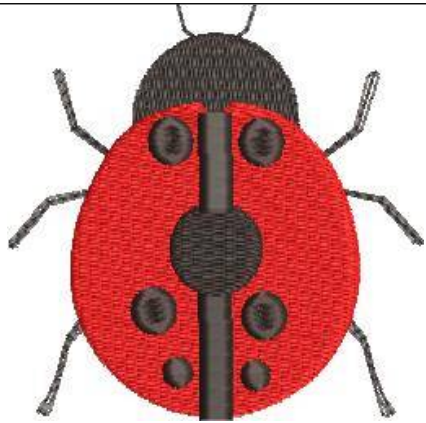

Creative Fabrica

**Embroidery Design
Sewing Information**

www.creativefabrica.com/embroidery/

© Creative Fabrica

colors

T1DB575

S	4,230
C	2
H	60.00 mm
A	60.00 mm

T2DB575

S	6,145
C	2
H	75.00 mm
A	75.00 mm

T3DB575

S	6,886
C	2
H	80.00 mm
A	80.00 mm

T4DB575

S	10,040
C	2
H	98.01 mm
A	98.00 mm