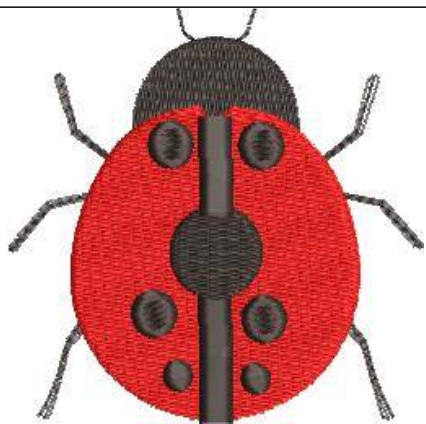

Creative Fabrica

**Embroidery Design
Sewing Information**

www.creativefabrica.com/embroidery/

© Creative Fabrica

colors

T1DB575

S	4,230
C	2
H	60.00 mm
A	60.00 mm

T2DB575

S	6,145
C	2
H	75.00 mm
A	75.00 mm

T3DB575

S	6,886
C	2
H	80.00 mm
A	80.00 mm

T4DB575

S	10,040
C	2
H	98.01 mm
A	98.00 mm