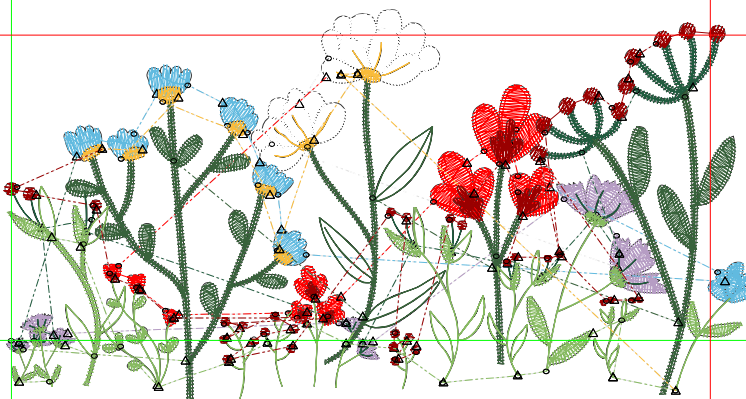

# Production Worksheet

Wilcom EmbroideryStudio - Designing

**\*126\***

Design: **126**

Title:

Stitches: 11,042

Height: 2.04 in

Width: 3.90 in

Colors: 9

Colorway: Colorway 1

Zoom: 1:1

Machine format: Tajima  
 Color changes: 8  
 Stops: 9  
 Trims: 93  
 Appliqués: 0  
 Left: 1.0 mm  
 Right: 98.2 mm  
 Up: 43.8 mm  
 Down: 8.0 mm  
 EndX: 3.64 in  
 EndY: 1.59 in  
 Area: 7.96 in<sup>2</sup>  
 Max stitch: 11.3 mm  
 Min stitch: 0.0 mm  
 Max jump: 6.9 mm  
 Total thread: 137.75ft  
 Total bobbin: 36.95ft