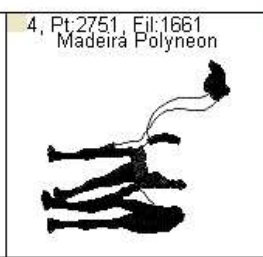

# **Creative Fabrica**

**Embroidery Design  
Sewing Information**

**[www.creativefabrica.com/embroidery/](http://www.creativefabrica.com/embroidery/)**

© Creative Fabrica

- 1 Old Gold
- 2 Willow Leaf
- 3 Medium Palmetto
- 4 Celery
- 5 Willow Leaf
- 6 Medium Brown
- 7 Dark Brown

- 1 Old Gold
- 2 Willow Leaf
- 3 Medium Palmetto
- 4 Celery
- 5 Willow Leaf
- 6 Medium Brown
- 7 Dark Brown

Fichier: BactrianCamelLG.vp3

Points: 26283

Taille: 118.8x125.6 mm

Couleurs: 6/7

Stop: 6

Fichier: BactrianCamel.vp3

Points: 18118

Taille: 91.6x87.2 mm

Couleurs: 6/7

Stop: 6