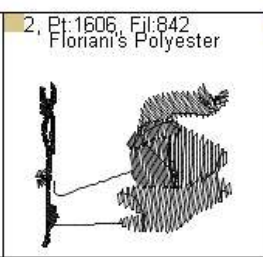

# **Creative Fabrica**

**Embroidery Design  
Sewing Information**

**[www.creativefabrica.com/embroidery/](http://www.creativefabrica.com/embroidery/)**

© Creative Fabrica

- 1 Old Gold
- 2 Willow Leaf
- 3 Medium Palmetto
- 4 Celery
- 5 Willow Leaf
- 6 Medium Brown
- 7 Dark Brown

- 1 Old Gold
- 2 Willow Leaf
- 3 Medium Palmetto
- 4 Celery
- 5 Willow Leaf
- 6 Medium Brown
- 7 Dark Brown

Fichier: BactrianCamelLG.vp3

Points: 26283

Taille: 118.8x125.6 mm

Couleurs: 6/7

Stop: 6

Fichier: BactrianCamel.vp3

Points: 18118

Taille: 91.6x87.2 mm

Couleurs: 6/7

Stop: 6