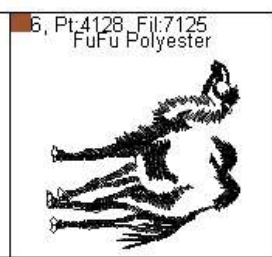

# **Creative Fabrica**

**Embroidery Design  
Sewing Information**

**[www.creativefabrica.com/embroidery/](http://www.creativefabrica.com/embroidery/)**

© Creative Fabrica

- 1 Old Gold
- 2 Willow Leaf
- 3 Medium Palmetto
- 4 Celery
- 5 Willow Leaf
- 6 Medium Brown
- 7 Dark Brown

- 1 Old Gold
- 2 Willow Leaf
- 3 Medium Palmetto
- 4 Celery
- 5 Willow Leaf
- 6 Medium Brown
- 7 Dark Brown

Fichier: BactrianCamelLG.vp3

Points: 26283

Taille: 118.8x125.6 mm

Couleurs: 6/7

Stop: 6

Fichier: BactrianCamel.vp3

Points: 18118

Taille: 91.6x87.2 mm

Couleurs: 6/7

Stop: 6