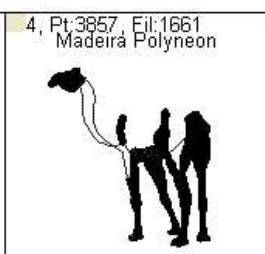

# **Creative Fabrica**

**Embroidery Design  
Sewing Information**

**[www.creativefabrica.com/embroidery/](http://www.creativefabrica.com/embroidery/)**

© Creative Fabrica

- 1 Old Gold
- 2 Willow Leaf
- 3 Medium Palmetto
- 4 Celery
- 5 Willow Leaf
- 6 Medium Brown
- 7 Dark Brown

- 1 Old Gold
- 2 Willow Leaf
- 3 Medium Palmetto
- 4 Celery
- 5 Willow Leaf
- 6 Medium Brown
- 7 Dark Brown

Fichier: BactrianCamelLG.vp3

Points: 26283

Taille: 118.8x125.6 mm

Couleurs: 6/7

Stop: 6

Fichier: BactrianCamel.vp3

Points: 18118

Taille: 91.6x87.2 mm

Couleurs: 6/7

Stop: 6