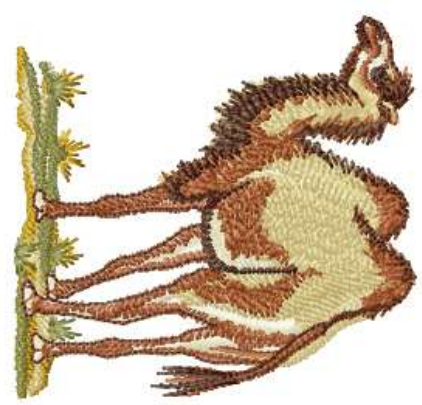

# **Creative Fabrica**

**Embroidery Design  
Sewing Information**

**[www.creativefabrica.com/embroidery/](http://www.creativefabrica.com/embroidery/)**

© Creative Fabrica

- 1 Old Gold
- 2 Willow Leaf
- 3 Medium Palmetto
- 4 Celery
- 5 Willow Leaf
- 6 Medium Brown
- 7 Dark Brown

- 1 Old Gold
- 2 Willow Leaf
- 3 Medium Palmetto
- 4 Celery
- 5 Willow Leaf
- 6 Medium Brown
- 7 Dark Brown

Fichier: BactrianCamelLG.vp3

Points: 26283

Taille: 118.8x125.6 mm

Couleurs: 6/7

Stop: 6

Fichier: BactrianCamel.vp3

Points: 18118

Taille: 91.6x87.2 mm

Couleurs: 6/7

Stop: 6