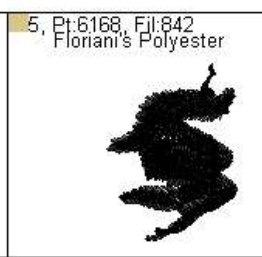

# **Creative Fabrica**

**Embroidery Design  
Sewing Information**

**[www.creativefabrica.com/embroidery/](http://www.creativefabrica.com/embroidery/)**

© Creative Fabrica

- 1 Old Gold
- 2 Willow Leaf
- 3 Medium Palmetto
- 4 Celery
- 5 Willow Leaf
- 6 Medium Brown
- 7 Dark Brown

- 1 Old Gold
- 2 Willow Leaf
- 3 Medium Palmetto
- 4 Celery
- 5 Willow Leaf
- 6 Medium Brown
- 7 Dark Brown

Fichier: BactrianCamelLG.vp3

Points: 26283

Taille: 118.8x125.6 mm

Couleurs: 6/7

Stop: 6

Fichier: BactrianCamel.vp3

Points: 18118

Taille: 91.6x87.2 mm

Couleurs: 6/7

Stop: 6