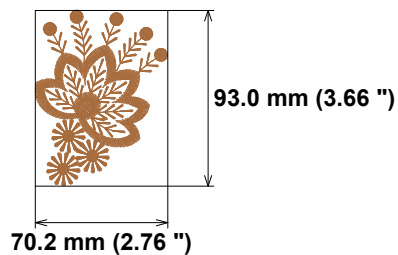

Creative Fabrica

**Embroidery Design
Sewing Information**

www.creativefabrica.com/embroidery/

© Creative Fabrica

Needle Thread consumption

1 ■ 2279 st. 100.0% (19.5 m)

Upper thread 19.5 m
Bobbin 6.5 m

File: A (1).JEF (Janome)

Stitches: 2279

Size: 70.2 x 93.0 mm (2.76 x 3.66 ")

Begin: 35.2, 46.5 mm

End: 22.9, 37.6 mm

Start needle: 1

Colors: 1/1 , Stops: 0

Date: 15-03-2022

This area is reserved for your logo. Place logo.bmp file (width: 1442 , height: 474 pixels) in the same folder as embird.exe file.

This area is reserved for your address information. Place address.txt text file containing your address in the same folder as embird.exe file.

Histogram

(2279) End

Needle Thread consumption
1 ■ 2676 st. 100.0% (18.5 m)
Upper thread 18.5 m
Bobbin 6.2 m

File: A (2).JEF (Janome)
Stitches: 2676
Size: 62.2 x 98.2 mm (2.45 x 3.87 ")
Begin: 31.1, 49.1 mm
End: 30.9, 17.6 mm
Start needle: 1
Colors: 1/1 , **Stops:** 0
Date: 15-03-2022

This area is reserved for your logo. Place logo.bmp file (width: 1442 , height: 474 pixels) in the same folder as embroid.exe file.