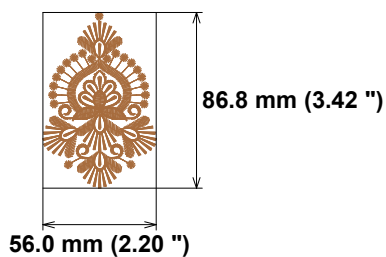

File: A (2).JEF (Janome)
Stitches: 2676
Size: 62.2 x 98.2 mm (2.45 x 3.87 ")
Begin: 31.1, 49.1 mm
End: 30.9, 17.6 mm
Start needle: 1
Colors: 1/1 , **Stops:** 0
Date: 15-03-2022

This area is reserved for your logo. Place logo.bmp file (width: 1442 , height: 474 pixels) in the same folder as embroid.exe file.

File: A (3).JEF (Janome)
Stitches: 2611
Size: 63.0 x 94.8 mm (2.48 x 3.73 ")
Begin: 31.5, 47.4 mm
End: 31.5, 21.6 mm
Start needle: 1
Colors: 1/1 , **Stops:** 0
Date: 15-03-2022

This area is reserved for your logo. Place logo.bmp file (width: 1442 , height: 474 pixels) in the same folder as embroid.exe file.

Upper thread 18.0 m
Bobbin 6.0 m

File: A (4).JEF (Janome)

Stitches: 2378

Size: 56.0 x 86.8 mm (2.20 x 3.42 ")

Begin: 28.0, 43.4 mm

End: 28.3, 38.0 mm

Start needle: 1

Colors: 1/1 , Stops: 0

Date: 15-03-2022

This area is reserved for your logo. Place logo.bmp file (width: 1442 , height: 474 pixels) in the same folder as embroid.exe file.

This area is reserved for your address information. Place address.txt text file containing your address in the same folder as embroid.exe file.