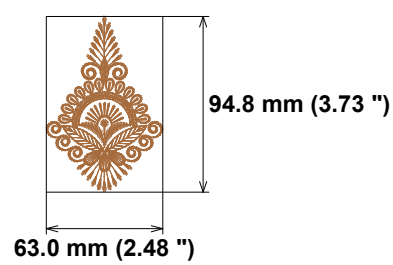

Needle Thread consumption
1 ■ 2611 st. 100.0% (17.8 m)
Upper thread 17.8 m
Bobbin 5.9 m

File: A (3).JEF (Janome)
Stitches: 2611
Size: 63.0 x 94.8 mm (2.48 x 3.73 ")
Begin: 31.5, 47.4 mm
End: 31.5, 21.6 mm
Start needle: 1
Colors: 1/1 , **Stops:** 0
Date: 15-03-2022

This area is reserved for your logo. Place logo.bmp file (width: 1442 , height: 474 pixels) in the same folder as embroid.exe file.

This area is reserved for your address information. Place address.txt text file containing your address in the same folder as embroid.exe file.