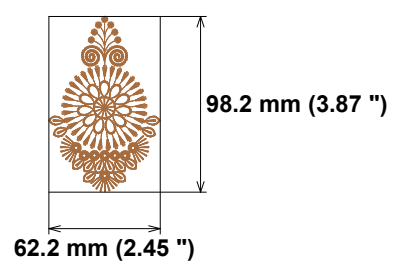

Needle Thread consumption
1 ■ 2676 st. 100.0% (18.5 m)
Upper thread 18.5 m
Bobbin 6.2 m

File: A (2).JEF (Janome)
Stitches: 2676
Size: 62.2 x 98.2 mm (2.45 x 3.87 ")
Begin: 31.1, 49.1 mm
End: 30.9, 17.6 mm
Start needle: 1
Colors: 1/1 , **Stops:** 0
Date: 15-03-2022

This area is reserved for your logo. Place logo.bmp file (width: 1442 , height: 474 pixels) in the same folder as embroid.exe file.

This area is reserved for your address information. Place address.txt text file containing your address in the same folder as embroid.exe file.