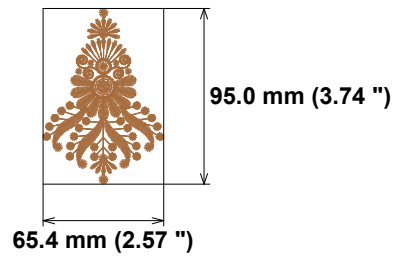

# **Creative Fabrica**

**Embroidery Design  
Sewing Information**

**[www.creativefabrica.com/embroidery/](http://www.creativefabrica.com/embroidery/)**

© Creative Fabrica

**Needle** Thread consumption  
1 ■ 2800 st. 100.0% (18.3 m)  
Upper thread 18.3 m  
Bobbin 6.1 m

**File:** A (10).JEF (Janome)  
**Stitches:** 2800  
**Size:** 65.4 x 95.0 mm (2.57 x 3.74 ")  
**Begin:** 32.7, 47.5 mm  
**End:** 33.0, 59.1 mm  
**Start needle:** 1  
**Colors:** 1/1 , **Stops:** 0  
**Date:** 15-03-2022

Histogram

(2800) End

**Needle** Thread consumption  
1 ■ 2755 st. 100.0% (22.2 m)  
Upper thread 22.2 m  
Bobbin 7.4 m

**File:** A (11).JEF (Janome)  
**Stitches:** 2755  
**Size:** 73.2 x 95.0 mm (2.88 x 3.74 ")  
**Begin:** 36.6, 47.4 mm  
**End:** 36.8, 8.2 mm  
**Start needle:** 1  
**Colors:** 1/1 , **Stops:** 0  
**Date:** 15-03-2022

**File:** A (9).JEF (Janome)  
**Stitches:** 2223  
**Size:** 52.8 x 78.2 mm (2.08 x 3.08 ")  
**Begin:** 26.4, 39.1 mm  
**End:** 26.4, 25.1 mm  
**Start needle:** 1  
**Colors:** 1/1 , **Stops:** 0  
**Date:** 15-03-2022