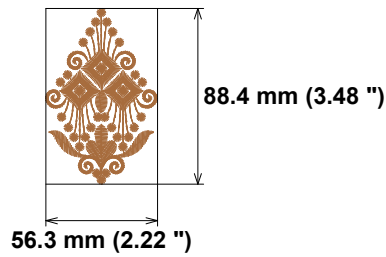

Needle Thread consumption

1 ■ 2376 st. 100.0% (16.0 m)

Upper thread 16.0 m
Bobbin 5.3 m

File: A (12).JEF (Janome)

Stitches: 2376

Size: 56.3 x 88.4 mm (2.22 x 3.48 ")

Begin: 28.1, 44.2 mm

End: 28.1, 0.0 mm

Start needle: 1

Colors: 1/1 , Stops: 0

Date: 15-03-2022

This area is reserved for your logo. Place logo.bmp file (width: 1442 , height: 474 pixels) in the same folder as embroid.exe file.

This area is reserved for your address information. Place address.txt text file containing your address in the same folder as embroid.exe file.