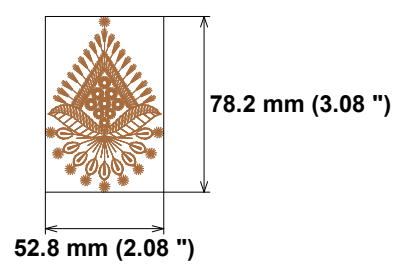

Needle Thread consumption
1 ■ 2223 st. 100.0% (14.4 m)
Upper thread 14.4 m
Bobbin 4.8 m

File: A (9).JEF (Janome)
Stitches: 2223
Size: 52.8 x 78.2 mm (2.08 x 3.08 ")
Begin: 26.4, 39.1 mm
End: 26.4, 25.1 mm
Start needle: 1
Colors: 1/1 , **Stops:** 0
Date: 15-03-2022

This area is reserved for your logo. Place logo.bmp file (width: 1442 , height: 474 pixels) in the same folder as embroid.exe file.

This area is reserved for your address information. Place address.txt text file containing your address in the same folder as embroid.exe file.