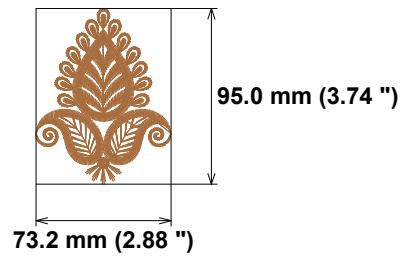

**File:** A (10).JEF (Janome)  
**Stitches:** 2800  
**Size:** 65.4 x 95.0 mm (2.57 x 3.74 ")  
**Begin:** 32.7, 47.5 mm  
**End:** 33.0, 59.1 mm  
**Start needle:** 1  
**Colors:** 1/1 , **Stops:** 0  
**Date:** 15-03-2022

Histogram

(2800) End

**Needle** Thread consumption  
1 ■ 2755 st. 100.0% (22.2 m)  
Upper thread 22.2 m  
Bobbin 7.4 m

**File:** A (11).JEF (Janome)  
**Stitches:** 2755  
**Size:** 73.2 x 95.0 mm (2.88 x 3.74 ")  
**Begin:** 36.6, 47.4 mm  
**End:** 36.8, 8.2 mm  
**Start needle:** 1  
**Colors:** 1/1 , **Stops:** 0  
**Date:** 15-03-2022

This area is reserved for your logo. Place logo.bmp file (width: 1442 , height: 474 pixels) in the same folder as embroid.exe file.

This area is reserved for your address information. Place address.txt text file containing your address in the same folder as embroid.exe file.

Histogram

(2755) End

**Needle Thread consumption**

1 ■ 2376 st. 100.0% (16.0 m)

Upper thread 16.0 m  
Bobbin 5.3 m

**File: A (12).JEF (Janome)**

**Stitches: 2376**

**Size: 56.3 x 88.4 mm (2.22 x 3.48 ")**