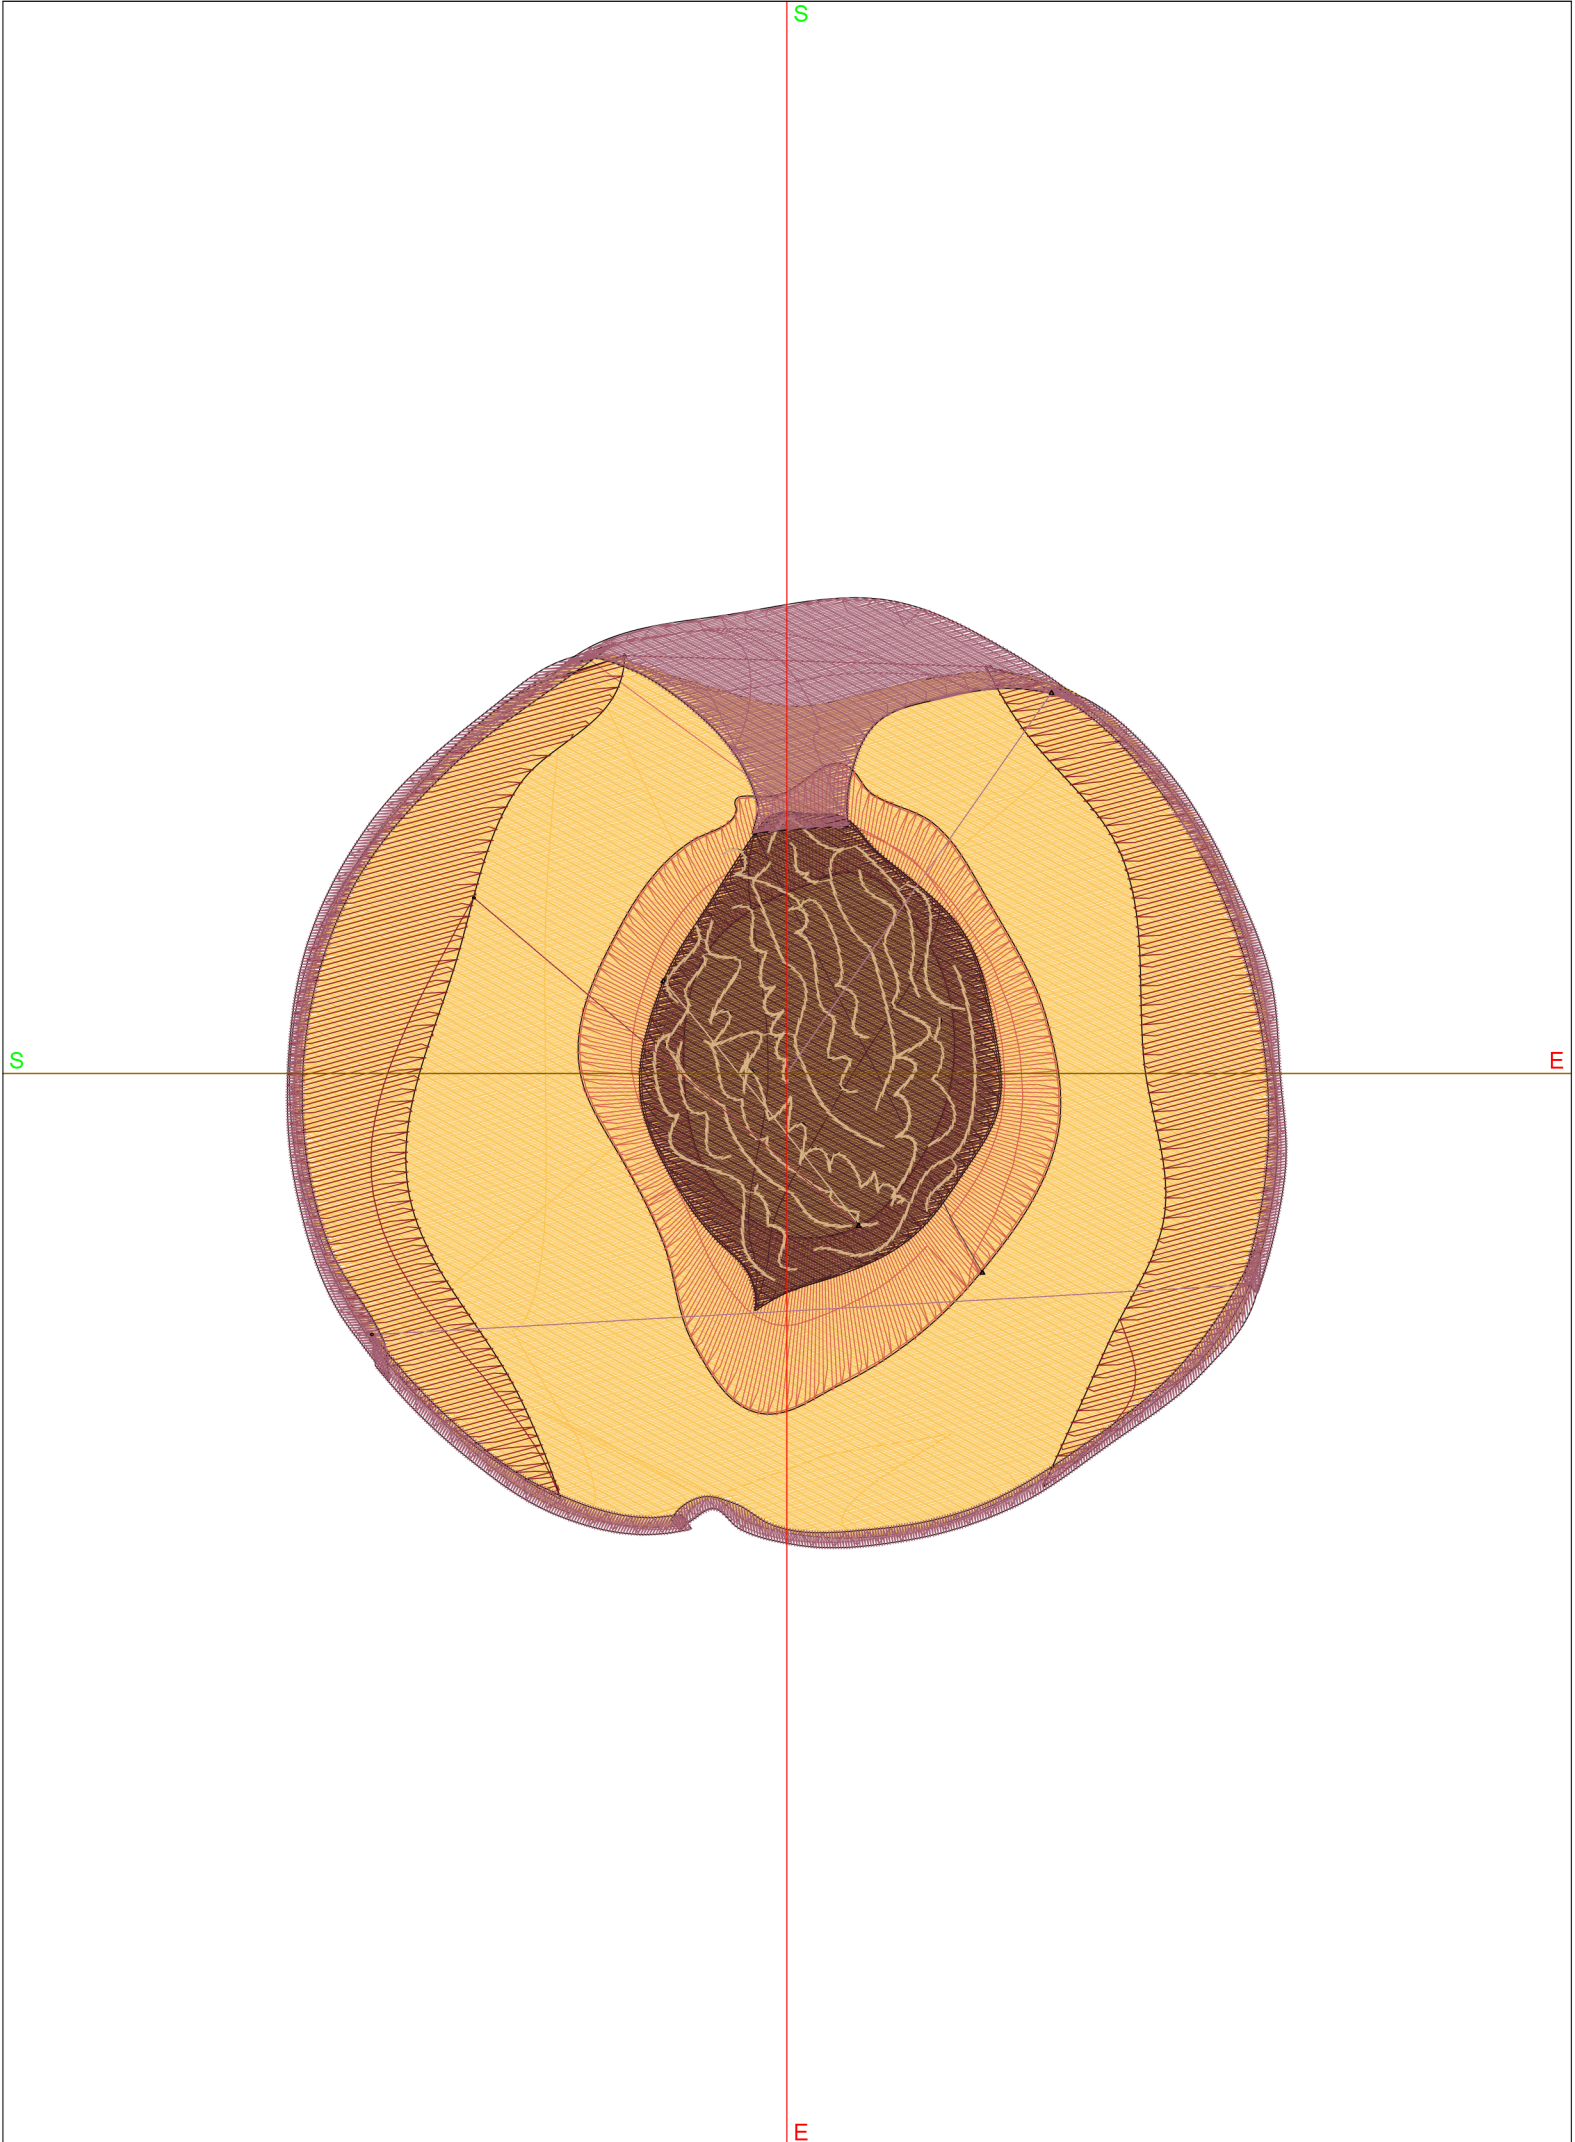

# **Creative Fabrica**

**Embroidery Design  
Sewing Information**

**[www.creativefabrica.com/embroidery/](http://www.creativefabrica.com/embroidery/)**

© Creative Fabrica

Design:peach 3.7.EMB

Height: 3.53 in  
 Width: 3.71 in  
 Stitches: 18,933  
 Colors: 6  
 Color changes: 5  
 Trims: 7  
 Machine format: Janome  
 Hoop: Extra Large (160 x 260)  
 Fabric type: Pure Cotton  
 Required stabilizer: Topping:  
 Backing: Tear Away x 2  
 Total bobbin: 155.24ft

Color Sequence:

| #  | Color | Element | Code Name         | Chart      |
|----|-------|---------|-------------------|------------|
| 1. | 23    |         | 0713 Lemon        | Isacord 40 |
| 2. | 24    |         | 1521 Flamingo     | Isacord 40 |
| 3. | 34    |         | 2115 Beet Red     | Isacord 40 |
| 4. | 25    |         | 0651 Cornsilk     | Isacord 40 |
| 5. | 33    |         | 1911 Foliage Rose | Isacord 40 |
| 6. | 21    |         | 2241 Mauve        | Isacord 40 |

Design:peach 4.4.EMB

Height: 4.19 in  
 Width: 4.41 in  
 Stitches: 25,323  
 Colors: 6  
 Color changes: 5  
 Trims: 7  
 Machine format: Janome  
 Hoop: Extra Large (160 x 260)  
 Fabric type: Pure Cotton  
 Required stabilizer: Topping:  
 Backing: Tear Away x 2  
 Total bobbin: 216.53ft