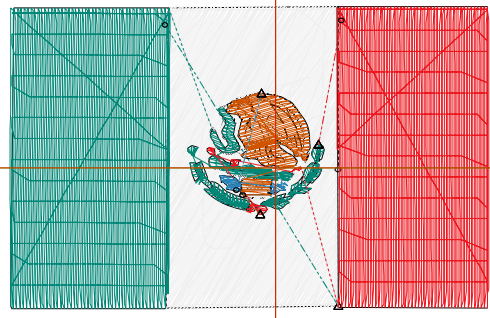

Title: **MEXICO1**

Height: 40.2 mm
Width: 63.4 mm
Colors: 6
Colorway: Colorway 1
Zoom: 1:1

Product type:
Product:
Total qty:
Product colors:
Position:

Terms and Conditions:

Approved By:

Date:

Production Worksheet

Wilcom EmbroideryStudio - Designing

MEXICO

Design: **MEXICO**

Title: **MEXICO1**

Stitches: 6,144
 Height: 40.2 mm
 Width: 63.4 mm
 Colors: 6
 Colorway: Colorway 1
 Zoom: 1:1

Machine format: Melco
 Color changes: 5
 Stops: 6
 Trims: 5
 Appliqués: 0
 Left: 35.2 mm
 Right: 28.2 mm
 Up: 21.4 mm
 Down: 18.7 mm
 EndX: 0.0 mm
 EndY: 0.0 mm
 Area: 2546.6 mm²
 Max stitch: 10.5 mm
 Min stitch: 0.1 mm
 Max jump: 12.6 mm
 Total thread: 33.90m
 Total bobbin: 12.45m

Stop Sequence:

#	N#	Color	St.	Code	Name	Chart
1.	17		480	14	Black	Default
2.	7		1,910		Thread #7	
3.	12		1,966		Thread #12	
4.	13		1,452		Thread #13	
5.	14		265		Thread #14	
6.	15		71		Thread #15	

Approval Sheet

Wilcom EmbroideryStudio - Designing

MEXICO

Design: **MEXICO**

Title: **MEXICO1**

Height: 60.1 mm
Width: 95.1 mm
Colors: 6
Colorway: Colorway 1
Zoom: 1:1

Product type:
Product:
Total qty:
Product colors:
Position: