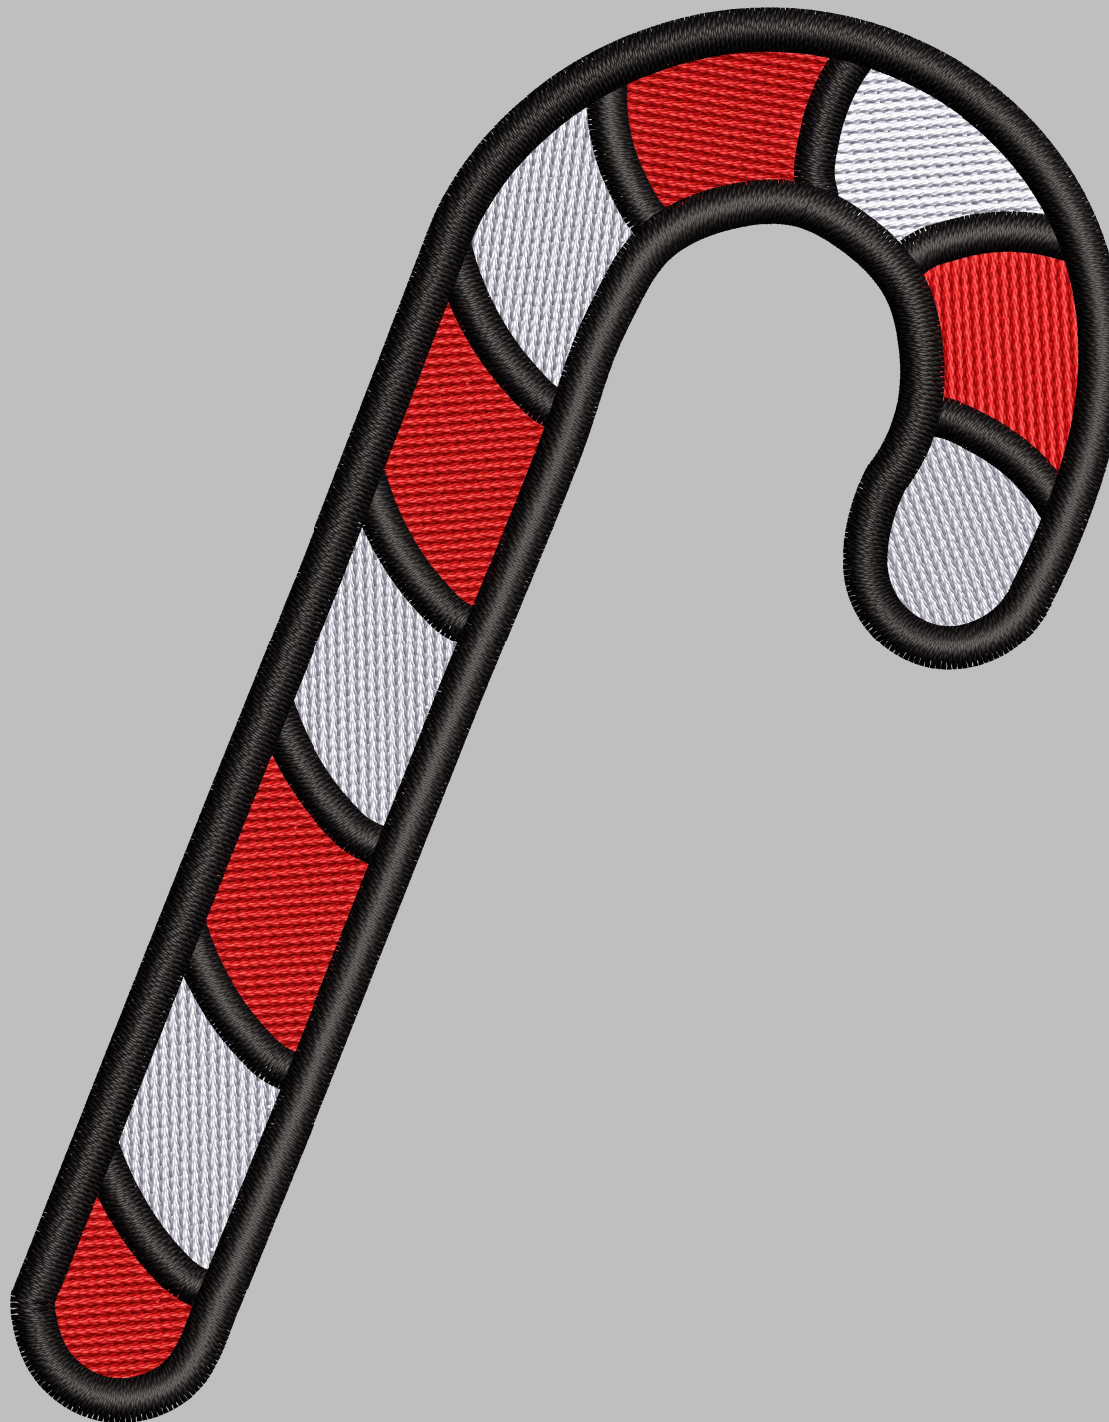

Creative Fabrica

**Embroidery Design
Sewing Information**

www.creativefabrica.com/embroidery/

© Creative Fabrica

Design:Candy_Cane_90mmX7
1mm.DST

Height: 90.2 mm
Width: 71.0 mm
Stitches: 6,619
Colors: 3
Color changes: 2
Trims: 3
Hoop: 100(W) x 100(H) mm
Total bobbin: 15.05m

Color Sequence:

| # | Color | Code | Name | Chart |
|----|-------|------|-------------|------------|
| 1. | 1 | 1902 | Dark Red | Isacord 30 |
| 2. | 10 | 0010 | Silky White | Isacord 40 |
| 3. | 11 | 0020 | Black | Isacord 40 |

Design:Candy_Cane_110mmX
86mm.DST

Height: 110.5 mm
 Width: 86.9 mm
 Stitches: 8,923
 Colors: 3
 Color changes: 2
 Trims: 3
 Hoop: 130(W) x 180(H) mm
 Total bobbin: 20.91m

Color Sequence:

| # | Color | Code | Name | Chart |
|----|-------|------|-------------|------------|
| 1. | 1 | 1902 | Dark Red | Isacord 30 |
| 2. | 10 | 0010 | Silky White | Isacord 40 |
| 3. | 11 | 0020 | Black | Isacord 40 |

Design:Candy_Cane_135mmX
106mm.DST

Height: 135.1 mm
 Width: 106.2 mm
 Stitches: 11,648
 Colors: 3
 Color changes: 2
 Trims: 3
 Hoop: 130(W) x 180(H) mm
 Total bobbin: 29.20m

Color Sequence:

| # | Color | Code | Name | Chart |
|----|-------|------|-------------|------------|
| 1. | 1 | 1902 | Dark Red | Isacord 30 |
| 2. | 10 | 0010 | Silky White | Isacord 40 |
| 3. | 11 | 0020 | Black | Isacord 40 |