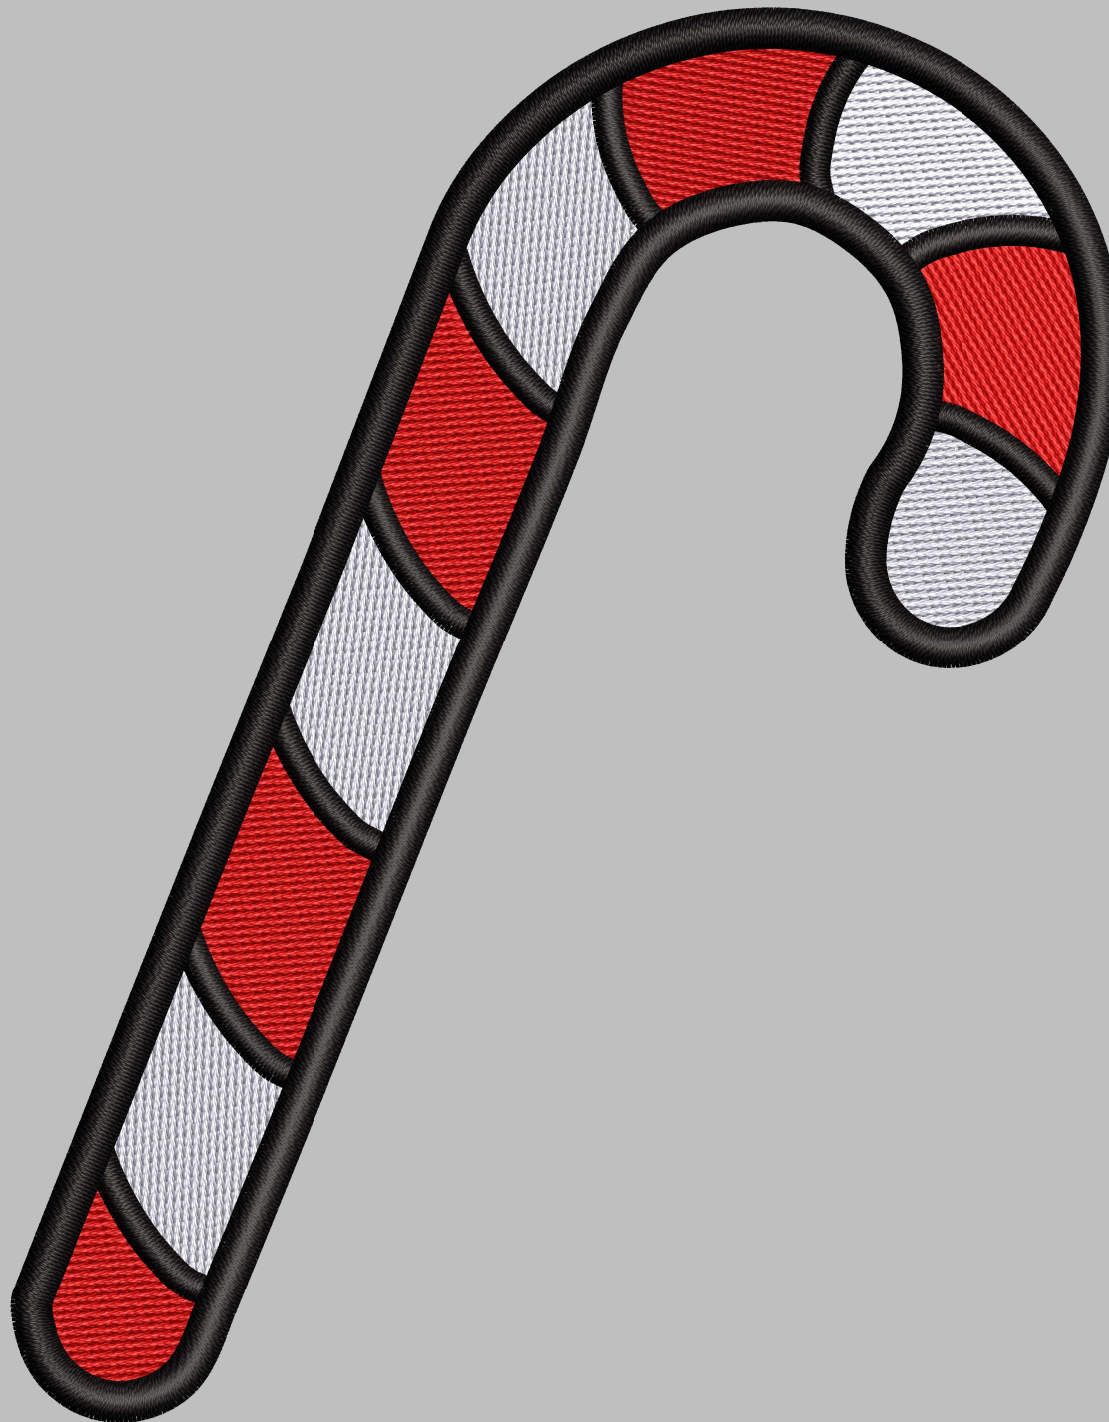

Creative Fabrica

**Embroidery Design
Sewing Information**

www.creativefabrica.com/embroidery/

© Creative Fabrica

Design:Candy_Cane_90mmX7
1mm.DST

Height: 90.2 mm
Width: 71.0 mm
Stitches: 6,619
Colors: 3
Color changes: 2
Trims: 3
Hoop: 100(W) x 100(H) mm
Total bobbin: 15.05m

Color Sequence:

| # | Color | Code | Name | Chart |
|----|-------|------|-------------|------------|
| 1. | 1 | 1902 | Dark Red | Isacord 30 |
| 2. | 10 | 0010 | Silky White | Isacord 40 |
| 3. | 11 | 0020 | Black | Isacord 40 |

Design:Candy_Cane_110mmX
86mm.DST

Height: 110.5 mm
 Width: 86.9 mm
 Stitches: 8,923
 Colors: 3
 Color changes: 2
 Trims: 3
 Hoop: 130(W) x 180(H) mm
 Total bobbin: 20.91m

Color Sequence:

| # | Color | Code | Name | Chart |
|----|-------|------|-------------|------------|
| 1. | 1 | 1902 | Dark Red | Isacord 30 |
| 2. | 10 | 0010 | Silky White | Isacord 40 |
| 3. | 11 | 0020 | Black | Isacord 40 |

Design:Candy_Cane_135mmX
106mm.DST

Height: 135.1 mm
 Width: 106.2 mm
 Stitches: 11,648
 Colors: 3
 Color changes: 2
 Trims: 3
 Hoop: 130(W) x 180(H) mm
 Total bobbin: 29.20m

Color Sequence:

| # | Color | Code | Name | Chart |
|----|-------|------|-------------|------------|
| 1. | 1 | 1902 | Dark Red | Isacord 30 |
| 2. | 10 | 0010 | Silky White | Isacord 40 |
| 3. | 11 | 0020 | Black | Isacord 40 |