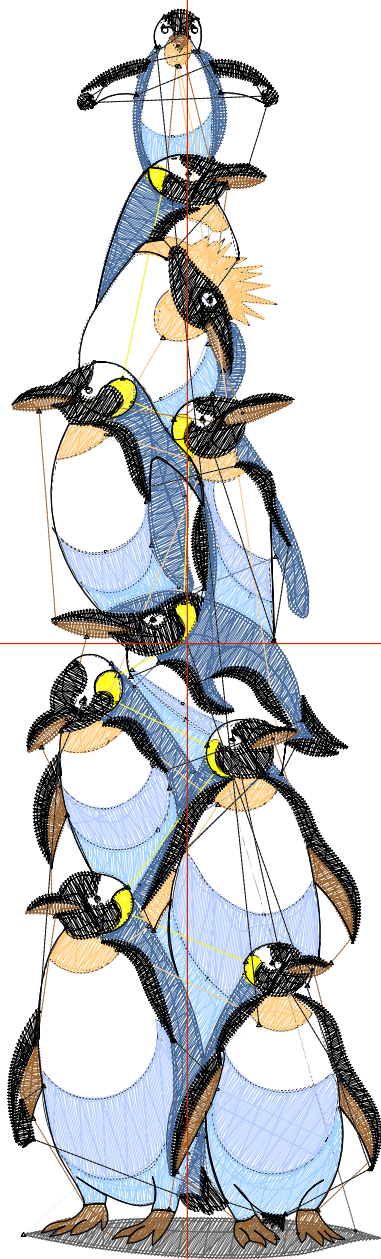

Production Worksheet

Wilcom EmbroideryStudio - Designing

Design: **6**

Title:

Stitches: 23,889
Height: 6.51 in
Width: 1.95 in
Colors: 9
Colorway: Colorway 1
Zoom: 1:1

Machine format: Tajima
Color changes: 8
Stops: 9
Trims: 125
Appliqués: 0
Left: 23.8 mm
Right: 25.7 mm
Up: 83.9 mm
Down: 81.4 mm
EndX: 0.00 in
EndY: 0.00 in
Area: 12.70 in²
Max stitch: 6.8 mm
Min stitch: 0.1 mm
Max jump: 7.0 mm
Total thread: 328.64ft
Total bobbin: 100.11ft

Stop Sequence:

#	N#	Color	St.	Code	Name	Chart
1.	18		563	18	Grey	Default
2.	9		4,422	9	White	Default
3.	3		2,111		R182 G206 B255	
4.	2		1,963		R165 G211 B255	
5.	1		3,659		R72 G109 B158	
6.	4		619	4	Yellow	Default
7.	14		1,831	14	Brown	Default
8.	16		1,532	16	Sand	Default
9.	8		7,187	8	Black	Default