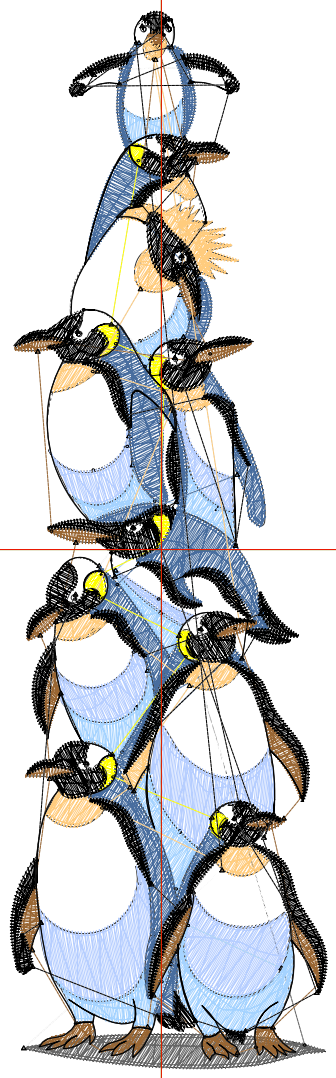

Production Worksheet

Wilcom EmbroideryStudio - Designing

Design: **5**

Title:

Stitches: 19,924
Height: 5.51 in
Width: 1.65 in
Colors: 9
Colorway: Colorway 1
Zoom: 1:1

Machine format: Tajima
Color changes: 8
Stops: 9
Trims: 124
Appliqués: 0
Left: 20.0 mm
Right: 22.0 mm
Up: 71.3 mm
Down: 68.7 mm
EndX: 0.00 in
EndY: 0.00 in
Area 9.10 in²
Max stitch: 6.8 mm
Min stitch: 0.1 mm
Max jump: 6.8 mm
Total thread: 261.33ft
Total bobbin: 75.64ft

Stop Sequence:

#	N#	Color	St.	Code	Name	Chart
1.	18		456	18	Grey	Default
2.	9		3,554	9	White	Default
3.	3		1,654		R182 G206 B255	
4.	2		1,630		R165 G211 B255	
5.	1		3,036		R72 G109 B158	
6.	4		521	4	Yellow	Default
7.	14		1,597	14	Brown	Default
8.	16		1,315	16	Sand	Default
9.	8		6,159	8	Black	Default