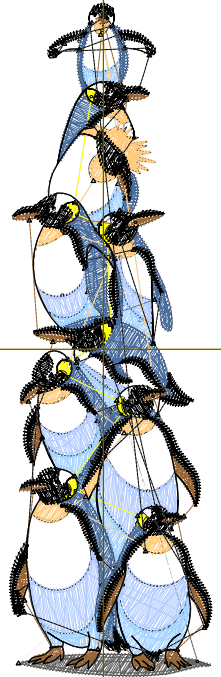

Stitches: 12,509
 Height: 3.51 in
 Width: 1.06 in
 Colors: 9
 Colorway: Colorway 1
 Zoom: 1:1

Machine format: Tajima
 Color changes: 8
 Stops: 9
 Trims: 117
 Appliqués: 0
 Left: 12.4 mm
 Right: 14.4 mm
 Up: 45.8 mm
 Down: 43.3 mm
 EndX: 0.00 in
 EndY: 0.00 in
 Area 3.71 in²
 Max stitch: 10.1 mm
 Min stitch: 0.0 mm
 Max jump: 7.0 mm
 Total thread: 146.40ft
 Total bobbin: 36.37ft

Stop Sequence:

#	N#	Color	St.	Code	Name	Chart
1.	18		276	18	Grey	Default
2.	9		2,090	9	White	Default
3.	3		971		R182 G206 B255	
4.	2		1,032		R165 G211 B255	
5.	1		1,879		R72 G109 B158	
6.	4		342	4	Yellow	Default
7.	14		1,064	14	Brown	Default
8.	16		853	16	Sand	Default
9.	8		4,000	8	Black	Default

Production Worksheet

Wilcom EmbroideryStudio - Designing

Design: **4**

Title:

Stitches: 16,126
 Height: 4.51 in
 Width: 1.35 in
 Colors: 9
 Colorway: Colorway 1
 Zoom: 1:1

Machine format: Tajima
 Color changes: 8
 Stops: 9
 Trims: 123
 Appliqués: 0
 Left: 16.2 mm
 Right: 18.2 mm
 Up: 58.5 mm
 Down: 56.0 mm
 EndX: 0.00 in
 EndY: 0.00 in
 Area: 6.10 in²
 Max stitch: 10.1 mm
 Min stitch: 0.1 mm
 Max jump: 6.9 mm
 Total thread: 200.68ft
 Total bobbin: 54.46ft

Stop Sequence:

#	N#	Color	St.	Code	Name	Chart
1.	18	Grey	694	18	Grey	Default
2.	9	White	5,322	9	White	Default
3.	3	Light Blue	2,620		R182 G206 B255	
4.	2	Medium Blue	2,326		R165 G211 B255	
5.	1	Dark Blue	4,362		R72 G109 B158	
6.	4	Yellow	700	4	Yellow	Default
7.	14	Brown	2,136	14	Brown	Default
8.	16	Sand	1,797	16	Sand	Default
9.	8	Black	8,230	8	Black	Default