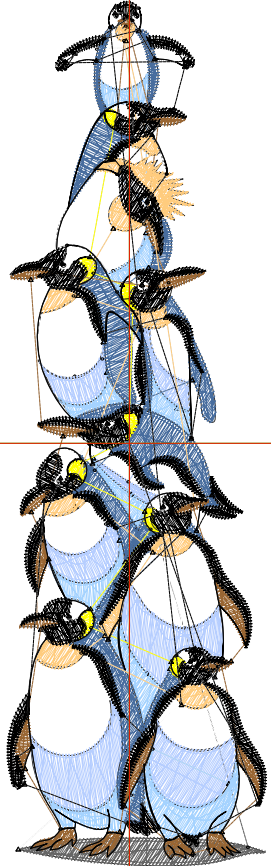

Stitches: 12,509
 Height: 3.51 in
 Width: 1.06 in
 Colors: 9
 Colorway: Colorway 1
 Zoom: 1:1

Machine format: Tajima
 Color changes: 8
 Stops: 9
 Trims: 117
 Appliqués: 0
 Left: 12.4 mm
 Right: 14.4 mm
 Up: 45.8 mm
 Down: 43.3 mm
 EndX: 0.00 in
 EndY: 0.00 in
 Area 3.71 in²
 Max stitch: 10.1 mm
 Min stitch: 0.0 mm
 Max jump: 7.0 mm
 Total thread: 146.40ft
 Total bobbin: 36.37ft

Stop Sequence:

#	N#	Color	St.	Code	Name	Chart
1.	18		276	18	Grey	Default
2.	9		2,090	9	White	Default
3.	3		971		R182 G206 B255	
4.	2		1,032		R165 G211 B255	
5.	1		1,879		R72 G109 B158	
6.	4		342	4	Yellow	Default
7.	14		1,064	14	Brown	Default
8.	16		853	16	Sand	Default
9.	8		4,000	8	Black	Default

Production Worksheet

Wilcom EmbroideryStudio - Designing

Design: **4**

Title:

Stitches: 16,126
 Height: 4.51 in
 Width: 1.35 in
 Colors: 9
 Colorway: Colorway 1
 Zoom: 1:1

Machine format: Tajima
 Color changes: 8
 Stops: 9
 Trims: 123
 Appliqués: 0
 Left: 16.2 mm
 Right: 18.2 mm
 Up: 58.5 mm
 Down: 56.0 mm
 EndX: 0.00 in
 EndY: 0.00 in
 Area: 6.10 in²
 Max stitch: 10.1 mm
 Min stitch: 0.1 mm
 Max jump: 6.9 mm
 Total thread: 200.68ft
 Total bobbin: 54.46ft

Stop Sequence:

#	N#	Color	St.	Code	Name	Chart
1.	18		353	18	Grey	Default
2.	9		2,806	9	White	Default
3.	3		1,309		R182 G206 B255	
4.	2		1,325		R165 G211 B255	
5.	1		2,427		R72 G109 B158	
6.	4		441	4	Yellow	Default
7.	14		1,321	14	Brown	Default
8.	16		1,085	16	Sand	Default
9.	8		5,057	8	Black	Default