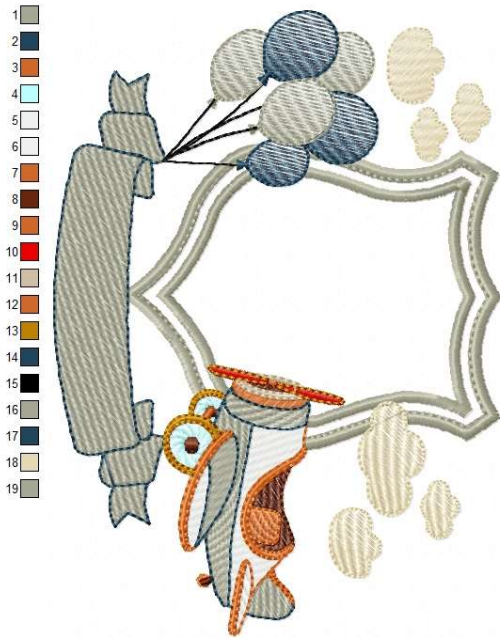

# **Creative Fabrica**

**Embroidery Design  
Sewing Information**

**[www.creativefabrica.com/embroidery/](http://www.creativefabrica.com/embroidery/)**

© Creative Fabrica

AVIADOR (27) pes  
4.23x5.91" (107.4x150.0 mm), 15229 st, 11/19 clrs

AVIADOR (30) pes  
5.05x7.04" (128.2x178.8 mm), 18043 st, 11/19 clrs

AVIADOR (32) pes  
8.54x6.11" (216.8x155.2 mm), 22461 st, 11/19 clrs